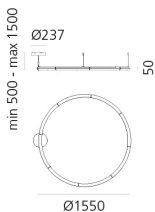

Alphabet of light circular 155 suspension - App Compatible

BIG - Bjarke Ingels Group

IP20    Dimmerable: 

LUMINAIRE

- Watt: **91W**
- Voltage: **220-240V**
- Delivered lumens output: **10739lm**
- CCT: **3000K**
- Efficiency: **77%**
- Efficacy: **118.02lm/W**
- CRI: **80**
- Dimmable Typology: **Dali**

Notes

Patent Pending MI102016000025996

DESCRIPTION

Alphabet of light is a language based on light intended to convey freedom, an elementary principle generating an open system. BIG starts from an abacus of essential geometries to design a new font that translates into light, an alphabet used to write and to express one's thoughts, a tool to give shape to spaces. It allows to design light in space with words, as well as with graphic signs. Two linear elements of different lengths and two round ones are combined with a system of letters, numbers, and symbols. The round elements, available in two diameters, can be separated into modules to join the linear elements together according to different angles, thus designing everchanging geometries. These simple base modules, with specific geometric proportions, can be combined with each other to create countless basic or more complex, linear or curved structures of light, thus producing suspension appliances matching with architectures or space functions. The idea of BIG joins the optoelectronic competence of Artemide to define an innovative construction principle and provide continuous and comfortable lighting. While it has a minimal presence, it encloses groundbreaking patented optoelectronic and mechanical innovation.

DIMENSIONS

- Height: **cm 5**
- Diameter: **cm 155**
- Max Height from ceiling: **cm 150**
- Glow Wire Test: **650°**

SOURCES INCLUDED

- Category: **Led**
- Number: **8**
- Watt: **10.6W**
- Delivered lumens output: **1996lm**
- Color temperature (K): **3000K**
- CRI: **80**
- Color Tolerance: **MacAdam 3SDCM**
- Efficacy: **188lm/W**